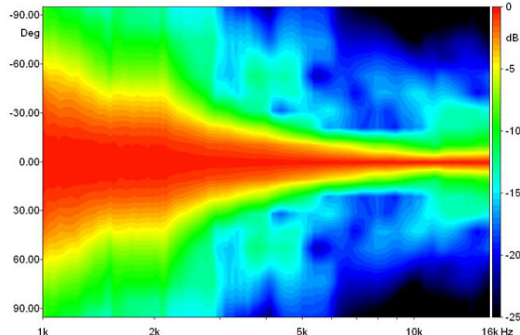

### NOTES:

Sold only in combination with a FaitalPRO 1" HF Driver

(1) 4 π sr acoustic loading

(2) Average value in frequency range: 2-16 KHz

DIRECTIVITY INDEX

BEAMWIDTH

HORIZONTAL BEAMWIDTH

VERTICAL BEAMWIDTH

HORIZONTAL POLAR PATTERN

VERTICAL POLAR PATTERN