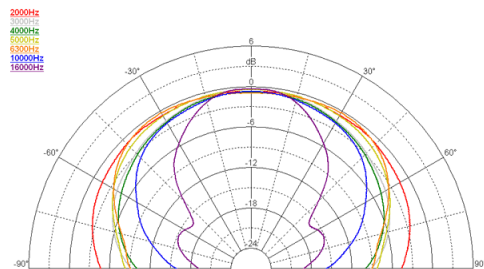

### NOTES:

Sold only in combination with a FaitalPRO 1" HF Driver

(1) 4 π sr acoustic loading

(2) Average value in frequency range: 2-16 KHz

DIRECTIVITY INDEX

BEAMWIDTH

HORIZONTAL BEAMWIDTH

VERTICAL BEAMWIDTH

HORIZONTAL POLAR PATTERN

VERTICAL POLAR PATTERN