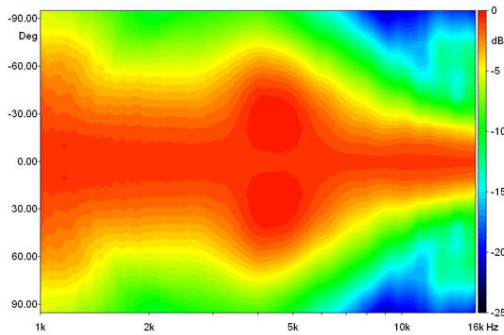

### NOTES:

Sold only in combination with a FaitalPRO 1" HF Driver

(1) 4 π sr acoustic loading

(2) Average value in frequency range: 2-16 KHz

DIRECTIVITY INDEX

BEAMWIDTH

HORIZONTAL BEAMWIDTH

VERTICAL BEAMWIDTH

HORIZONTAL POLAR PATTERN

VERTICAL POLAR PATTERN