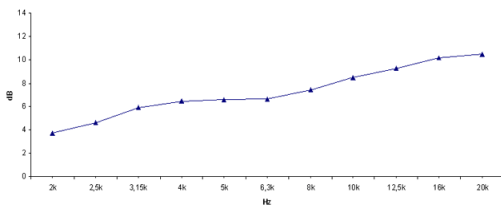

### NOTES:

Sold only in combination with a FaitalPRO 1" HF Driver

(1) 4 π sr acoustic loading

(2) Average value in frequency range: 2-16 KHz

DIRECTIVITY INDEX

BEAMWIDTH

HORIZONTAL BEAMWIDTH

VERTICAL BEAMWIDTH

HORIZONTAL POLAR PATTERN

VERTICAL POLAR PATTERN