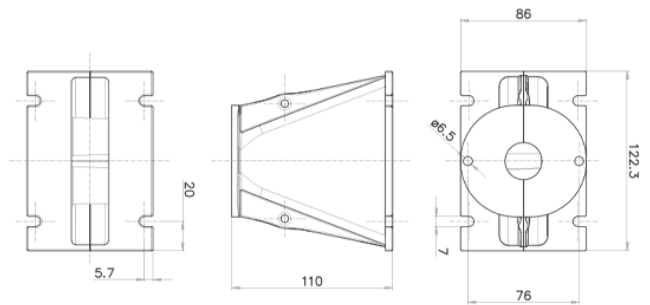

NOTES:

Sold only in combination with a FaitalPRO 1" HF Driver

(1) 4 π sr acoustic loading

(2) Average value in frequency range: 2-16 KHz