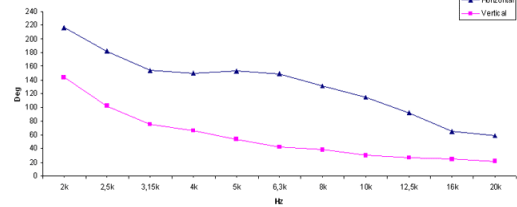

### NOTES:

Sold only in combination with a FaitalPRO 1" HF Driver

(1) 4 π sr acoustic loading

(2) Average value in frequency range: 2-16 KHz

DIRECTIVITY INDEX

BEAMWIDTH

HORIZONTAL BEAMWIDTH

VERTICAL BEAMWIDTH

HORIZONTAL POLAR PATTERN

VERTICAL POLAR PATTERN