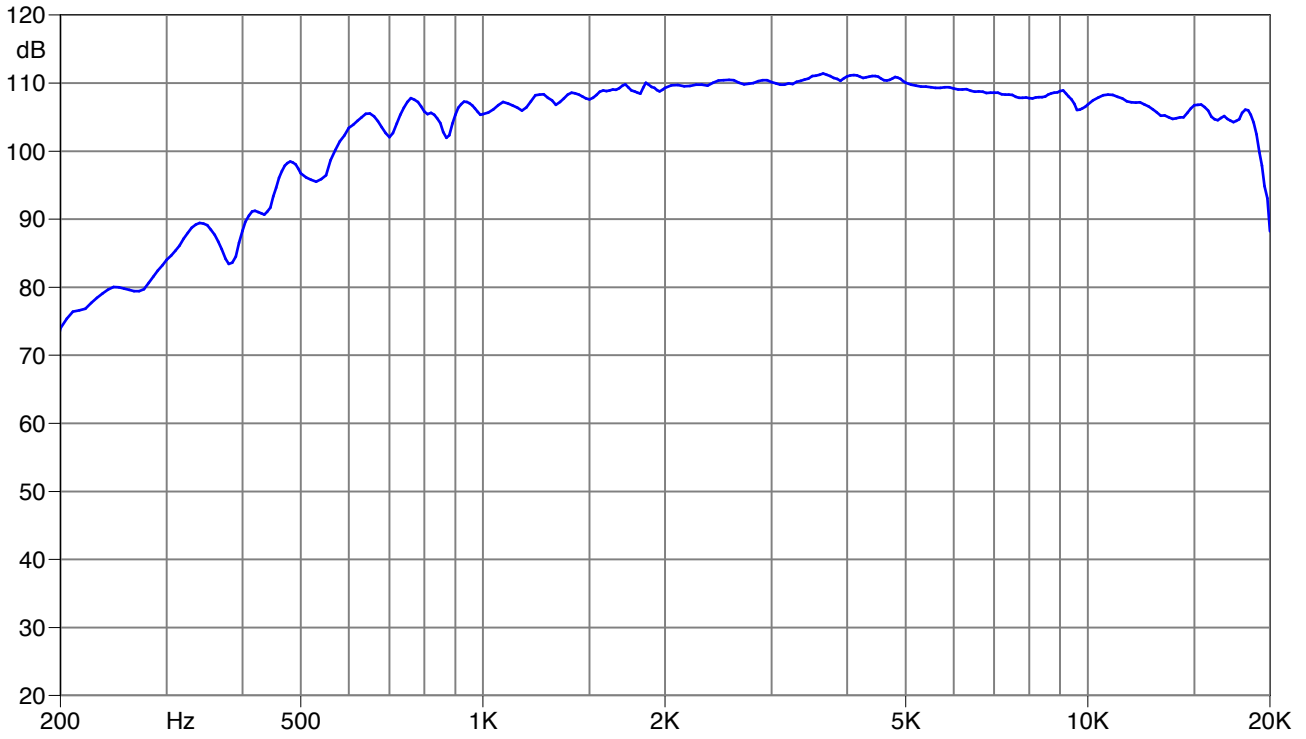

PROFESSIONAL LOUDSPEAKERS

— — Made in Italy

HF109

1" - 60W - 108 dB - 16Ω

Frequency response 0 degree

Impedance