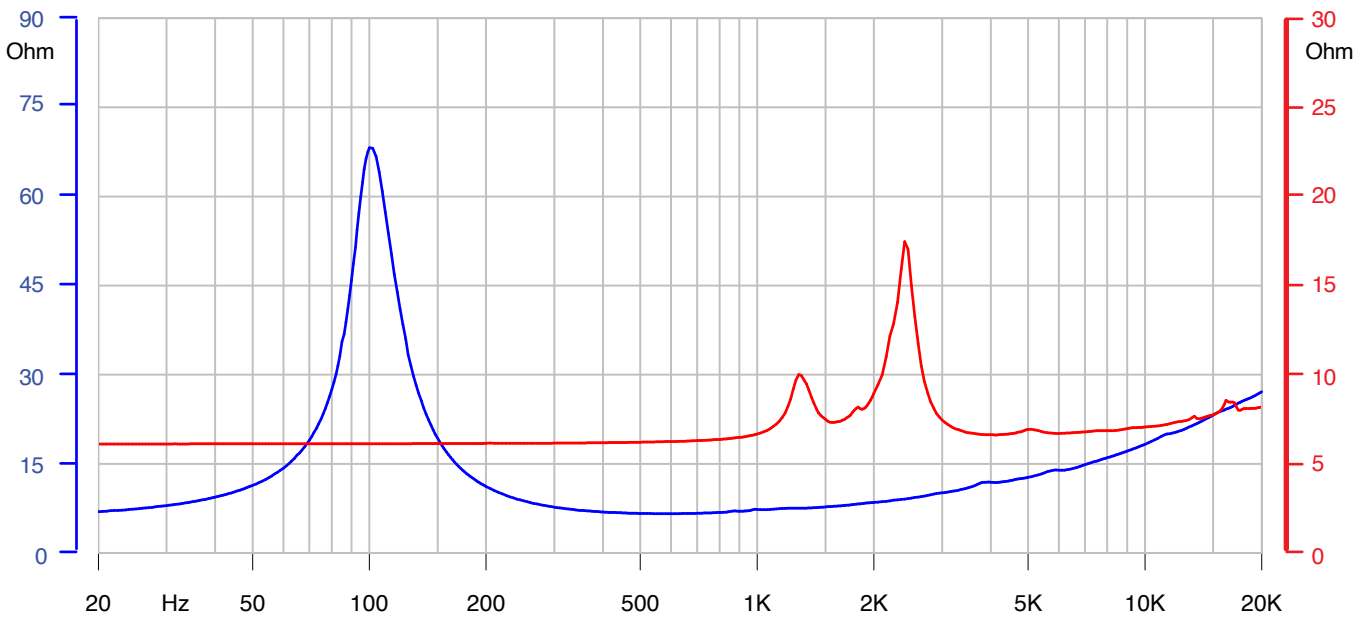

PROFESSIONAL LOUDSPEAKERS

— — *Made in Italy*

5HX140

LF 5" - 120W - 91 dB - 8Ω

HF 15W - 101 dB - 8Ω

— LF Frequency response 0 degree
— HF Frequency response 0 degree

— LF Impedance
— HF Impedance

Horizontal Beamwidth